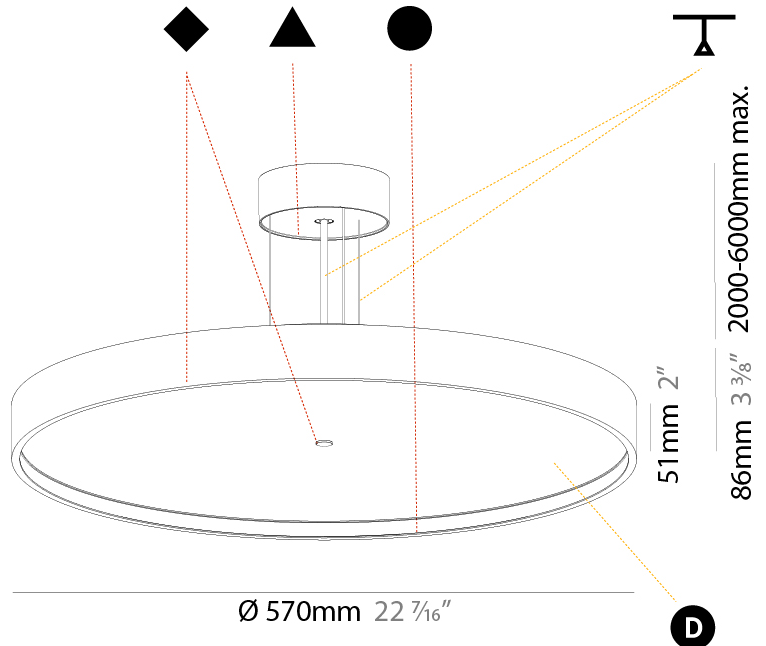

GENERAL

Series: Sign Diva
Subseries: Sign Diva Korona
Brand: Prolicht
Division: Architectural
Mounting Type: Suspension
Mounting Location: Ceiling
Subcategory: Pendant

PHYSICAL

Shape: Round
Diameter (mm): 570
Diameter (in): 22 7/16
Height (mm): 86
Height (in): 3 3/8
Light Distribution: Direct / Indirect
Weight (kg): 8.812
Weight (lbs): 19.43
Diffuser: PMMA - Opal / Micro-Prism / Sparkling Secret / Vintage Industrial
Fixture Finish: SSR / BKV / CWI / CRY / HAB / UFT / ITA / RUA / FTG / MYG / LOD / PUS / FRO / FUP / KIA / POP / BLS / SPG / MEY / GOH / GUM / CHC / COM / ABZ / JAG / OBR / MOS / ROR
Fixture Material: Extruded Aluminum / Steel
Cable Details: 2,000mm/78 3/4" or 6,000mm/236 1/4" Transparent Cable

ELECTRICAL

Lamp Type: LED (Zhaga Standard)
Input Wattage (W): 67
Total Output Wattage (W): 60.9
Dimming: Tri-Mode (Non-Dimming and Phase Dimming (120Vac only) and 0-10V Dimming)
Driver Included: Yes
Driver Location: Integrated
Driver Type: Constant Current - Universal
Driver Class: Class 2
Input Voltage (V): 120 - 277
Constant Current (MA): 350

LED

Color Temperature (°K): 2700 / 3000 / 3500 / 4000
Max. Delivered Lumen (lm): 6632 / 6728 / 6812 / 6951
Nominal Lumen (lm): 9097 / 9229 / 9344 / 9535
CRI: >90 CRI
Lamp Life (hrs): 50000

OPTICAL

RATINGS AND CERTIFICATIONS

Certified By: Certified for North American Standards
IP rating: IP20