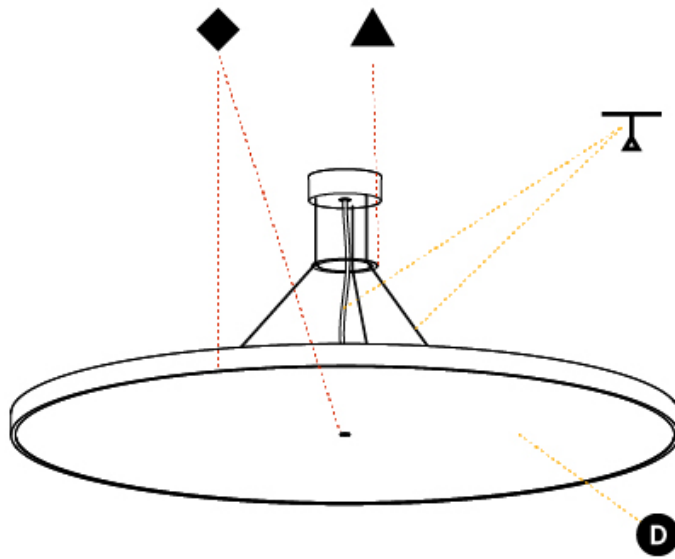

SIGN DIVA SUSPENSION

A300009-

PROJECT	_____
TYPE	_____
SPECIFIER	_____
QUANTITY	_____
DATE	_____