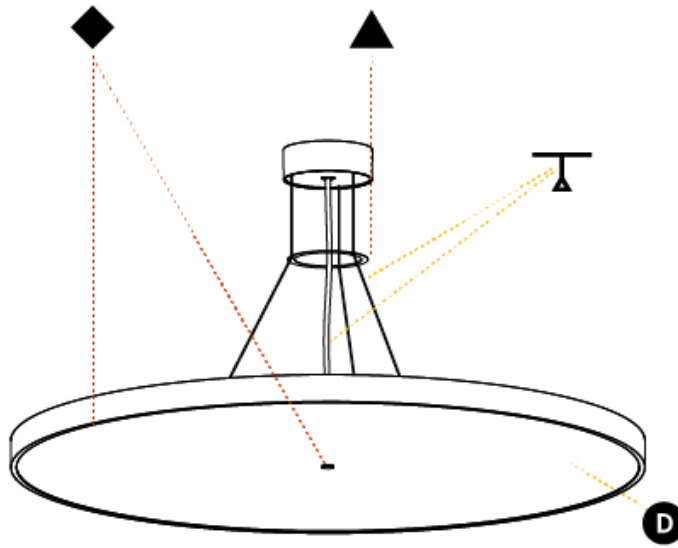

A300007-

PROJECT	_____
TYPE	_____
SPECIFIER	_____
QUANTITY	_____
DATE	_____