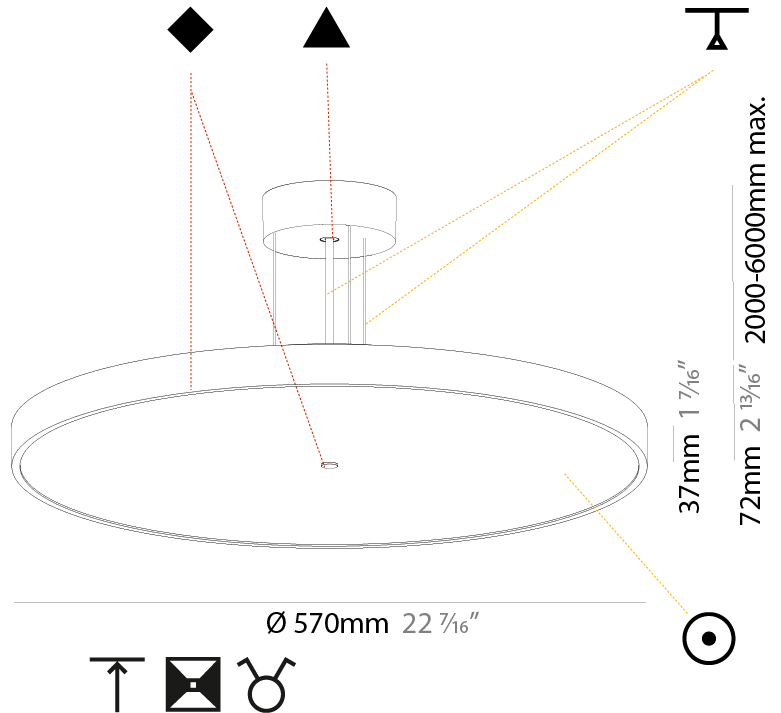

GENERAL

Series: Sign Diva
Subseries: Sign Diva
Brand: Prolicht
Division: Architectural
Mounting Type: Suspension
Mounting Location: Ceiling
Subcategory: Pendant

PHYSICAL

Shape: Round
Diameter (mm): 570
Diameter (in): 22 7/16
Height (mm): 72
Height (in): 2 13/16
Max. Overall Height (mm): 6072
Max. Overall Height (in): 239 7/16
Light Distribution: Direct / Indirect
Weight (kg): 8.548
Weight (lbs): 18.85
Diffuser: PMMA - Opal / Micro-Prism / Sparkling Secret / Vintage Industrial with Shine Ring
Fixture Finish: SSR / BKV / CWI / CRY / HAB / UFT / ITA / RUA / FTG / MYG / LOD / PUS / FRO / FUP / KIA / POP / BLS / SPG / MEY / GOH / GUM / CHC / COM / ABZ / JAG / OBR / MOS / ROR
Fixture Material: Extruded Aluminum / Steel
Cable Details: 2000mm or 6000mm Transparent Cable

ELECTRICAL

Lamp Type: LED (Zhaga Standard)
Input Wattage (W): 80.3
Total Output Wattage (W): 53 / 18
Dimming: Tri-Mode (Non-Dimming and Phase Dimming (120Vac only) and 0-10V Dimming)
Driver Included: Yes
Driver Location: Integrated
Driver Type: Constant Current - Universal
Driver Class: Class 2
Input Voltage (V): 120 - 277
Constant Current (MA): 350

LED

Color Temperature (°K): 2700 / 3000 / 3500 / 4000
Max. Delivered Lumen (lm): 6110 / 7650 / 7801 / 7960
CRI: >90 CRI
Lamp Life (hrs): 50000

OPTICAL

RATINGS AND CERTIFICATIONS

Certified By: Certified for North American Standards
IP rating: IP20

PROJECT	
TYPE	
SPECIFIER	
QUANTITY	
DATE